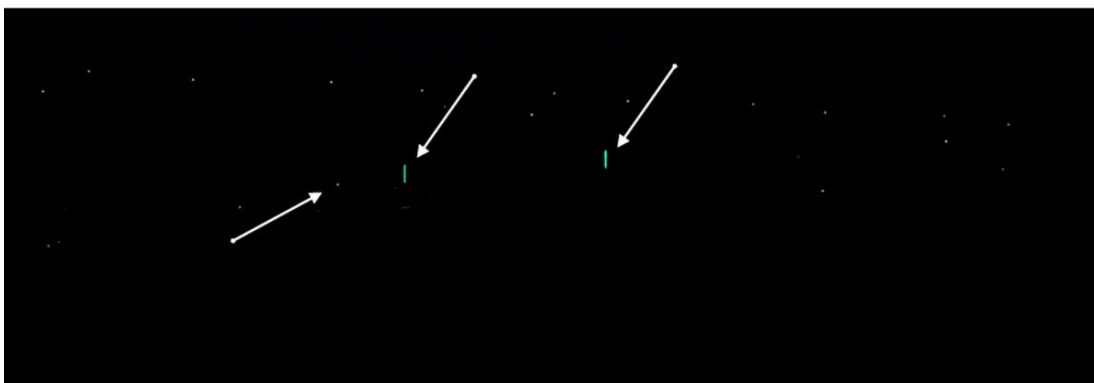

Typical Installation of LED LitePipes on Bridge

Lights Viewed at Dusk

Lights Viewed at Night

Note the distinctive character of the LitePipes that clearly distinguishes them from the surrounding background light "points" on the bridge and shore