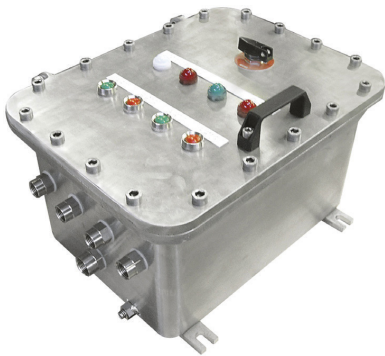

BROCHURE

OVERVIEW

A comprehensive range of enclosures to suit varied power, control and instrumentation applications; suitable for a wide range of client projects in gas & dust hazard environments.

Available from a comprehensive UK stock holding ready to be engineered to specification for cable entry, through door operators and indication. Certified viewing windows in a full range of sizes are available for through door visual monitoring of instruments & displays. Custom paint specifications available.

- ATEX, IECEx / EAC GOST-R & INMETRO certified for use in Zone 1 & Zone 2 gas hazard environments worldwide
- Complete electrical stations drilled, populated, certified and tested to customer specification
- Optional alternative colours available on request
- Enclosures also available for IIC applications
- Available in marine grade copper free alloy or stainless steel 316L
- A wide range of accessories available including isolators, LED indicators, key switch, inter enclosure switchboard/control suites
- Suitable for integration into multi enclosure switchboard/control suites
- The supply of empty enclosures that can be internally populated by client on an installers declaration

MECHANICAL SPECIFICATIONS

Part Number	Height (mm)	Width (mm)	Depth (mm)	Approximate Weight (kg)
EJB-11	175	175	126	4.00
EJB-21	284	245	169	11.20
EJB-22	300	200	222	11.30
EJB-23	310	260	197	13.30
EJB-30	415	315	246	24.20
EJB-51	566	366	256	36.10
EJB-61	670	470	361	68.10
EJB-63	670	470	236	50.50
EJB-71	742	542	311	95.60
EJB-91	960	660	462	188.50
EJB-93	960	660	302	166.50